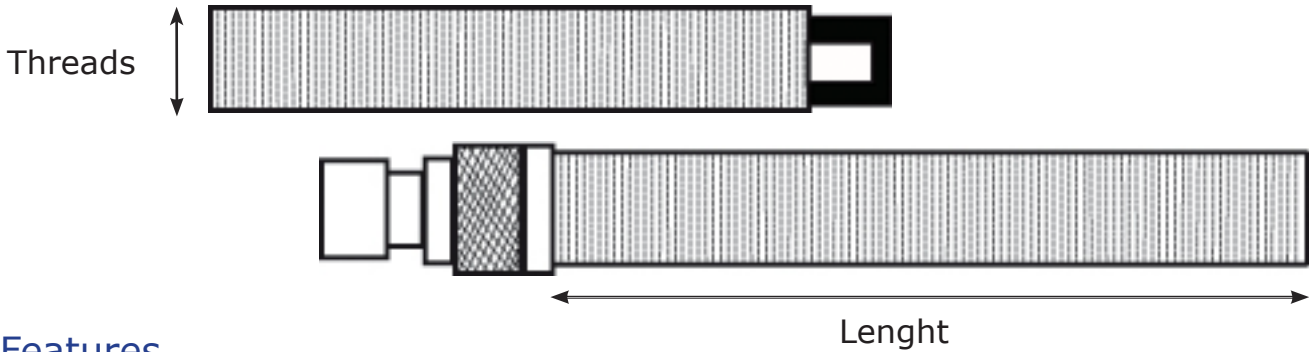

Magnetic Pickup

MPU range

Features

Reference	Lenght	Threads	Connecting
MPU16S-0	70	M16x1,5	2x 1/4" spade
MPU5/8S-0	70	5/8" - 18	2x 1/4" spade
MPU16C-0	92	M16x1,5	MS3106A 10SL-4S
MPU3/4W-0	60	3/4"	2 wires